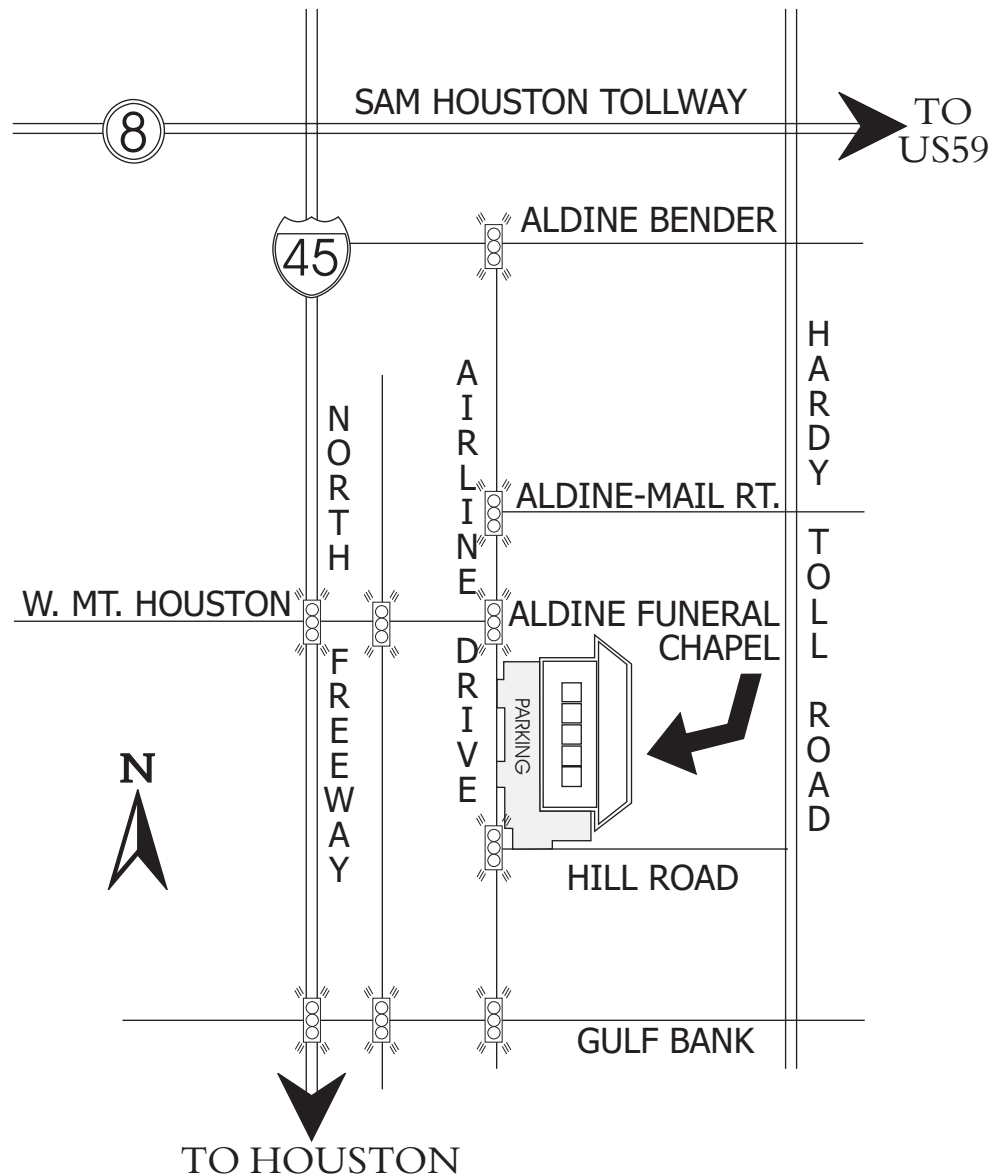

Aldine Funeral Chapel

www.aldinefuneral.com

9504 Airline Drive, Houston, Texas 77037

(281) 591-6055

DIRECTIONS

FROM HOUSTON - I-45 north (towards Dallas) from 610 Loop; exit Gulf Bank and turn right (to east); go ~1¼ mile to 2nd traffic light (past 2 schools/church will be on corner) and turn left onto Airline; funeral home will be just past 1st traffic light on right.

FROM BELTWAY 8 (north side) - Exit Beltway 8 and head south (towards Houston) on I-45; exit W. Mt. Houston and turn left (to east); go ~1 mile to "T" intersection (2nd traffic light) and turn right onto Airline; funeral home will be ½ block up on left.